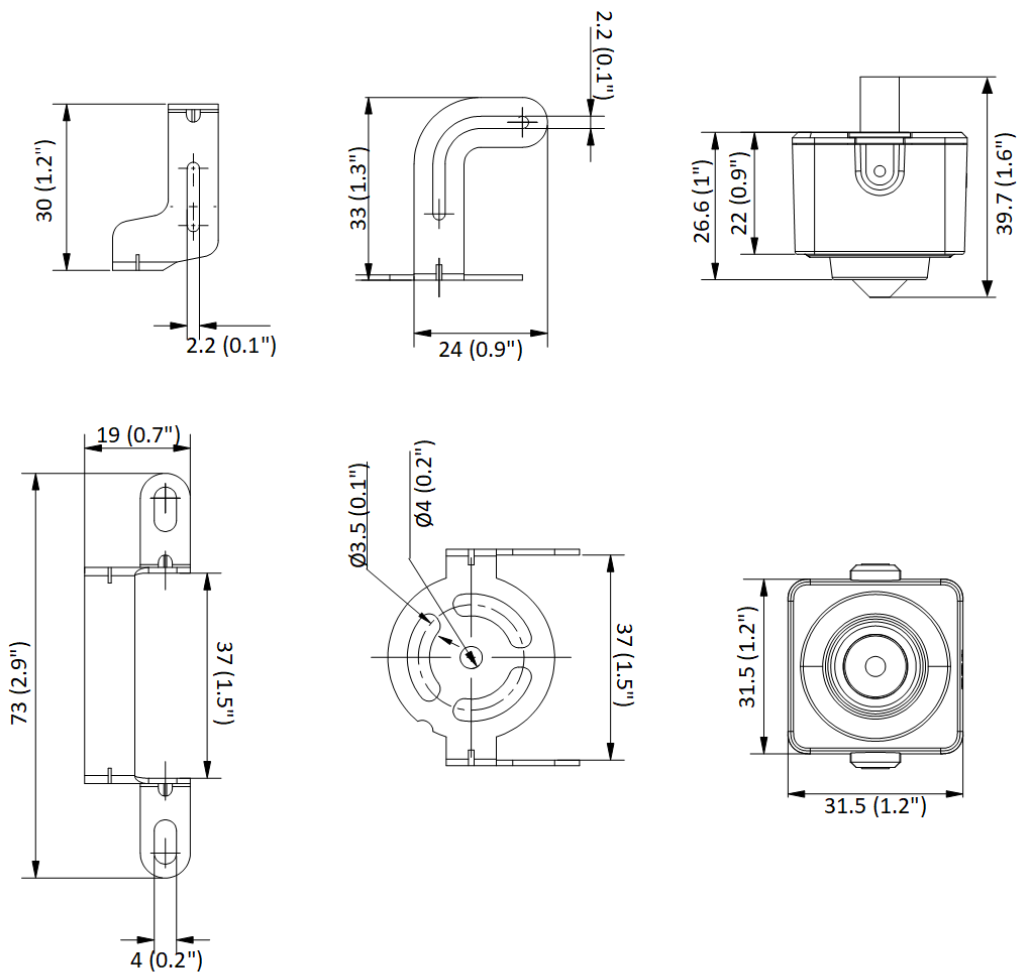

▪ **Available Model**

DS-2CD2D25G1-D/NF (2.8/3.7 mm)

▪ **Dimension**

Unit: mm (inch)

Distributed by

**HIKVISION®****Headquarters**

No.555 Qianmo Road, Binjiang District,
Hangzhou 310051, China
T +86-571-8807-5998
overseasbusiness@hikvision.com