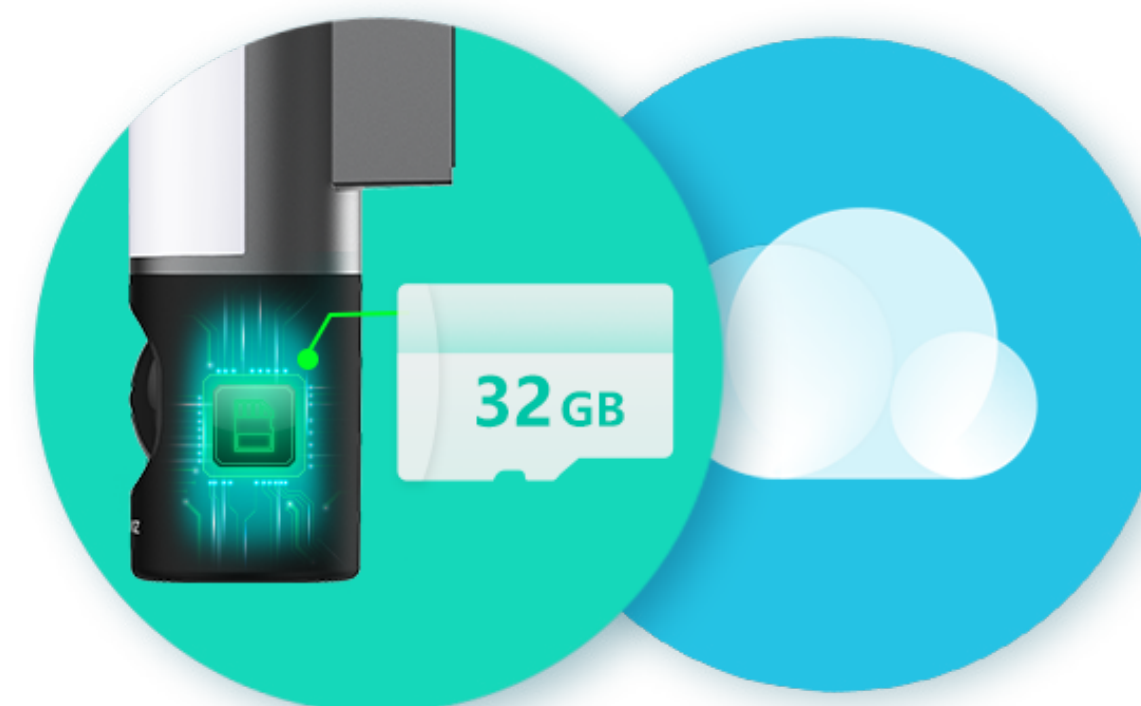

LC3

Smart Security Wall-Light Camera

A two-in-one for smart lighting and advanced security

The LC3 is an innovative integration of a brightness-adjustable floodlight and a powerful 4MP security camera, which enhances your home safety at all levels – even at night. Doubling as a sleek wall lamp, the LC3 fits into any household to light up dark places with remote smart controls. A security camera at its core, the LC3 features AI-powered person detection, active defense, and two-way communication to effectively watch over outdoor spaces such as patios, hallways, courtyards, and more.

Required bandwidth: 100%

Required bandwidth: 100%

Required bandwidth: 50%

Required bandwidth: 50%

We protect your data and privacy.

Your data security and privacy make up the cornerstone of every product we design. Data transmission between the LC3 and the EZVIZ Cloud is encrypted from end to end. Only you have the keys to decrypt your data.

AES 128-bit encryption

TLS encryption protocol

Multiple authentication steps

An affordable product with built-in storage.

The LC3 comes embedded with a 32 GB eMMC, which means you no longer need to go through any hassle or spend extra money on expensive storage cards. The built-in storage capacity ensures easy and secure video storage at all times. You can also choose to add another level of protection by saving your data on EZVIZ CloudPlay with a service subscription. Your data will be safe in case of damage or loss of your device.

*Cloud storage service is only available in certain markets. Please verify the availability before making any purchase.

Built-in 32 GB eMMC Storage

Supports EZVIZ CloudPlay Storage*

Specifications Model CS-LC3